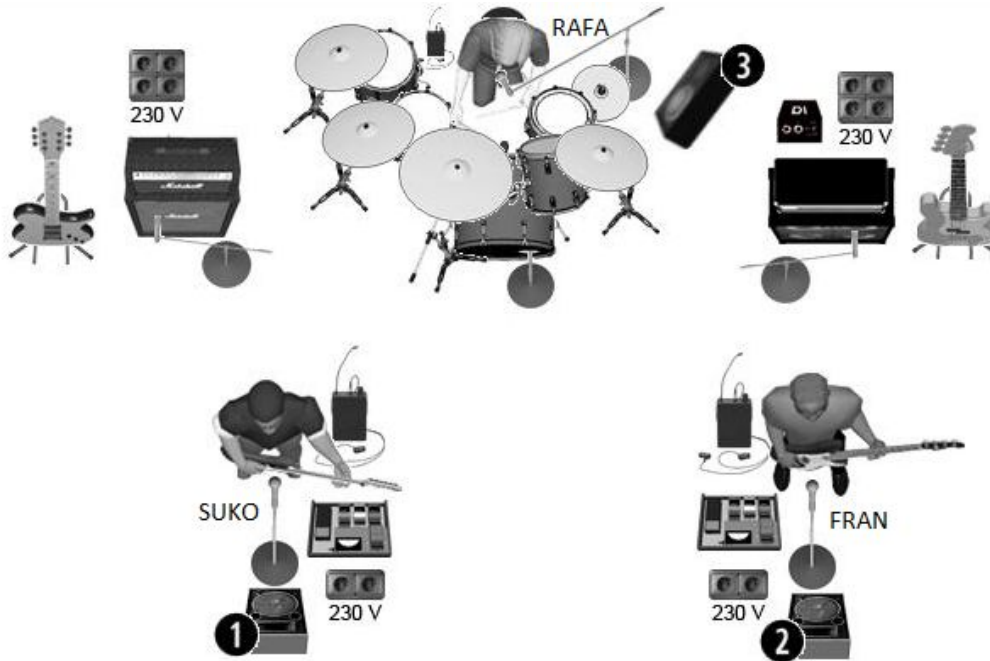

ROCKWEILER

INPUTLIST

Ch	Instrument	Mic		Insert FOH
1	BD	AKG D112	short boom	comp/gate
2	SN TOP	Shure SM57	sb	comp/gate
3	H/H	Cond.	sb	
4	RT	SENNH e604 or Opus 87	---	gate
5	FT 1	SENNH e604 or Opus 87	---	gate
6	FT 2	SENNH e604 or Opus 87	---	gate
7	OH L	Cond.	tall boom	
8	OH R	Cond.	tb	
9	BASSLINE	DI	---	comp
10	BASS	SENNH MD421	sb	comp
11	GTR	Shure SM57	sb	
12	VOC RAFA	Shure SM58	tb	comp
13	VOC FRAN	Shure SM58	tb	comp
14	VOC SUKO	Shure SM58	tb	comp
15	SPARE			
16				
17				
18				
19				

Any question regarding this document are to be addressed to F.O.H engineer Ivan Rodriguez

@mail: ivanrodimb@gmail.com

Monitor engineer Gustavo Cantero

@mail: gustavolegacdr@gmail.com

ROCKWEILER

STAGEPLOT

- **MIX 1** Suko: Lead and backing vocals (1 wedge)
- **MIX 2** Fran: Lead and backing vocals + bass (1 wedge)
- **MIX 3** Rafa: Lead and backing vocals (1 drumfill)
- **MIX 4** Sidefill stage left (optional)
- **MIX 5** Sidefill stage right (optional)